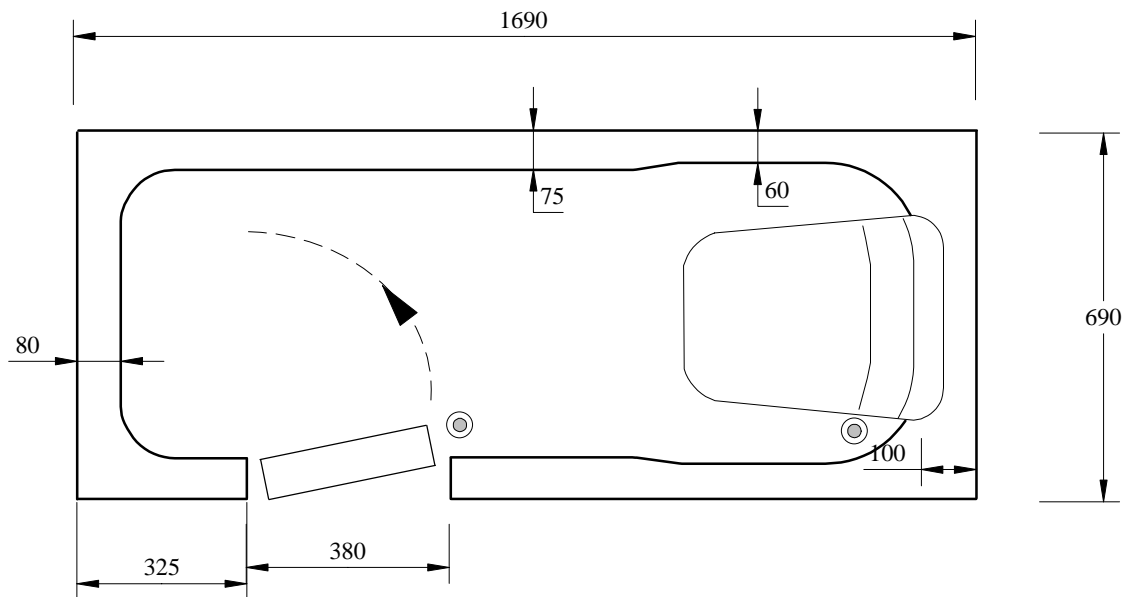

# DELTA WITH SEAT LIFT

SHOWN AS LHS (HANDING OF DOOR)

DIMENSIONS(NOMINAL) - 1690L x 690W x 550H

INTERNAL DEPTH - 395  
WATER CAPACITY - 190L (unoccupied)  
SUPPLIED WITH TWIN POP-UP WASTES

DIMENSIONS NOMINAL IN MILLIMETERS