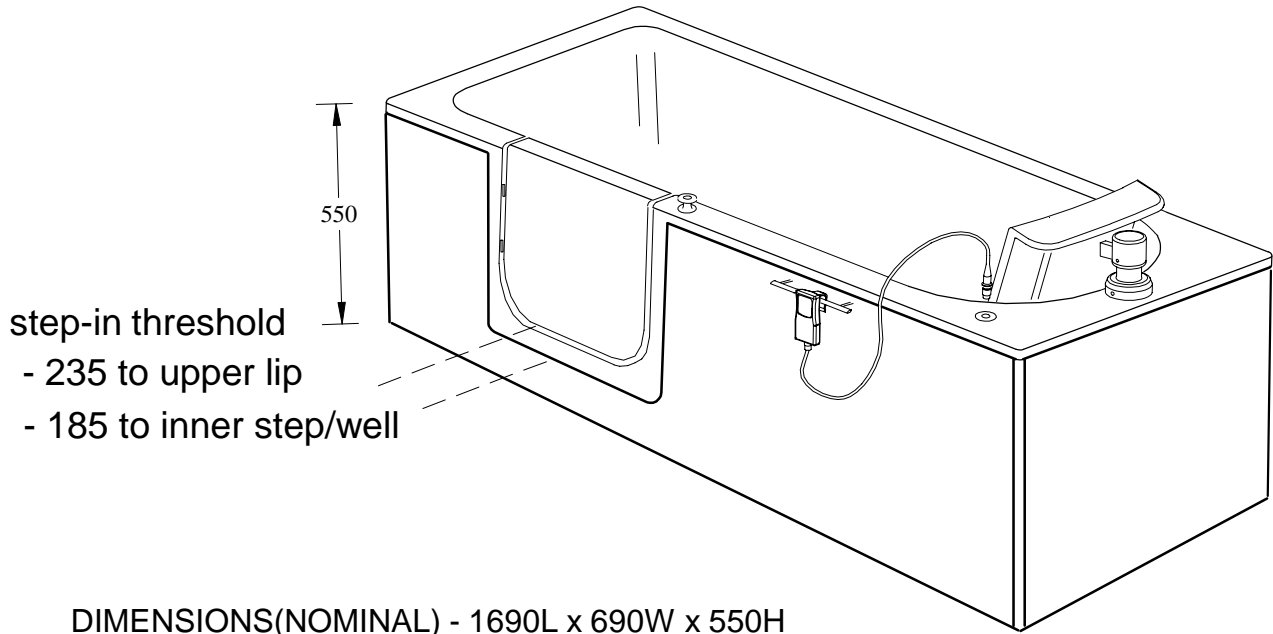

# DELTA WITH SEAT LIFT

SHOWN AS LHS (HANDING OF DOOR)

DIMENSIONS(NOMINAL) - 1690L x 690W x 550H

INTERNAL DEPTH - 395  
WATER CAPACITY - 190L (unoccupied)  
SUPPLIED WITH TWIN POP-UP WASTES

DIMENSIONS NOMINAL IN MILLIMETERS