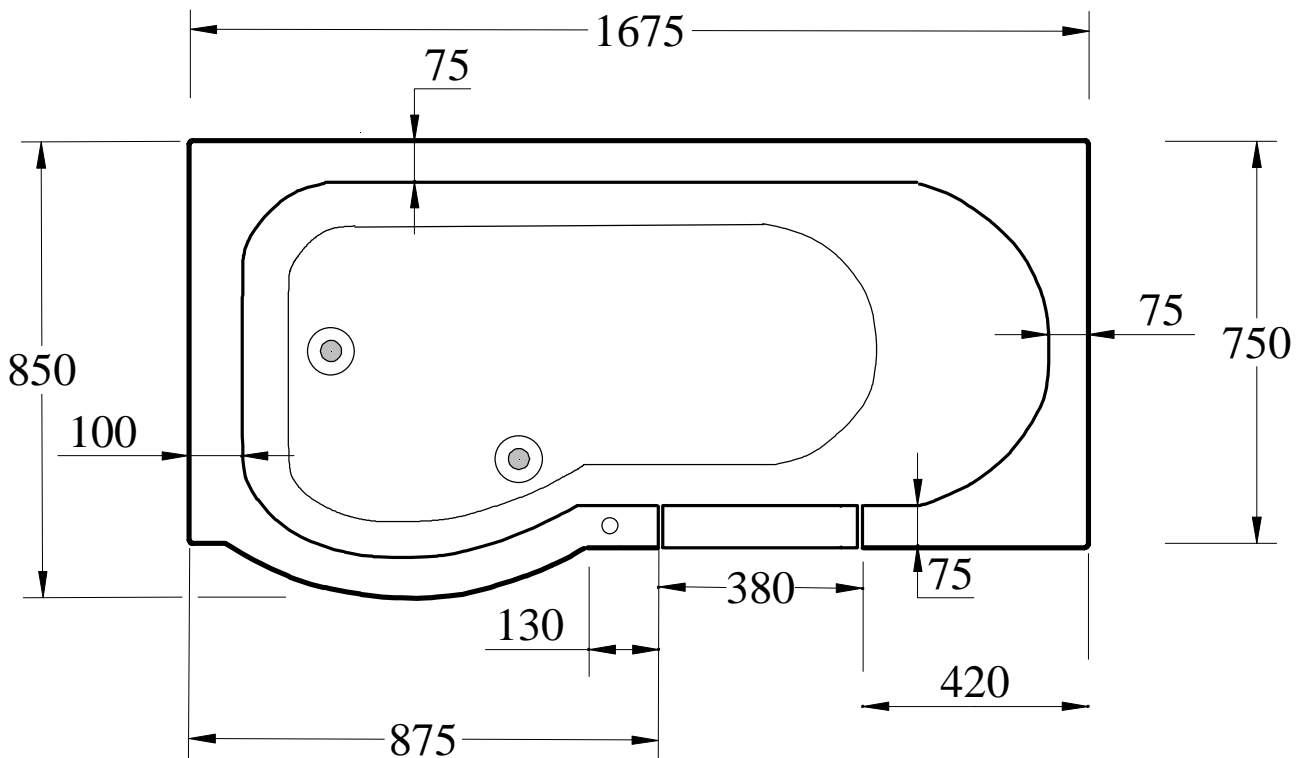

CALYPSO SHOWER BATH

SHOWN AS RHS DOOR

(Option for Door on LHS)

DIMENSIONS: 1675L x 850/750W x 530H

Internal Dimensions
Length - 1500
Width - 600 to 700
Depth - 390
Water Capacity - 225L
-unoccupied
2 x Wastes

MEASUREMENTS IN MILLIMETER NOMINAL