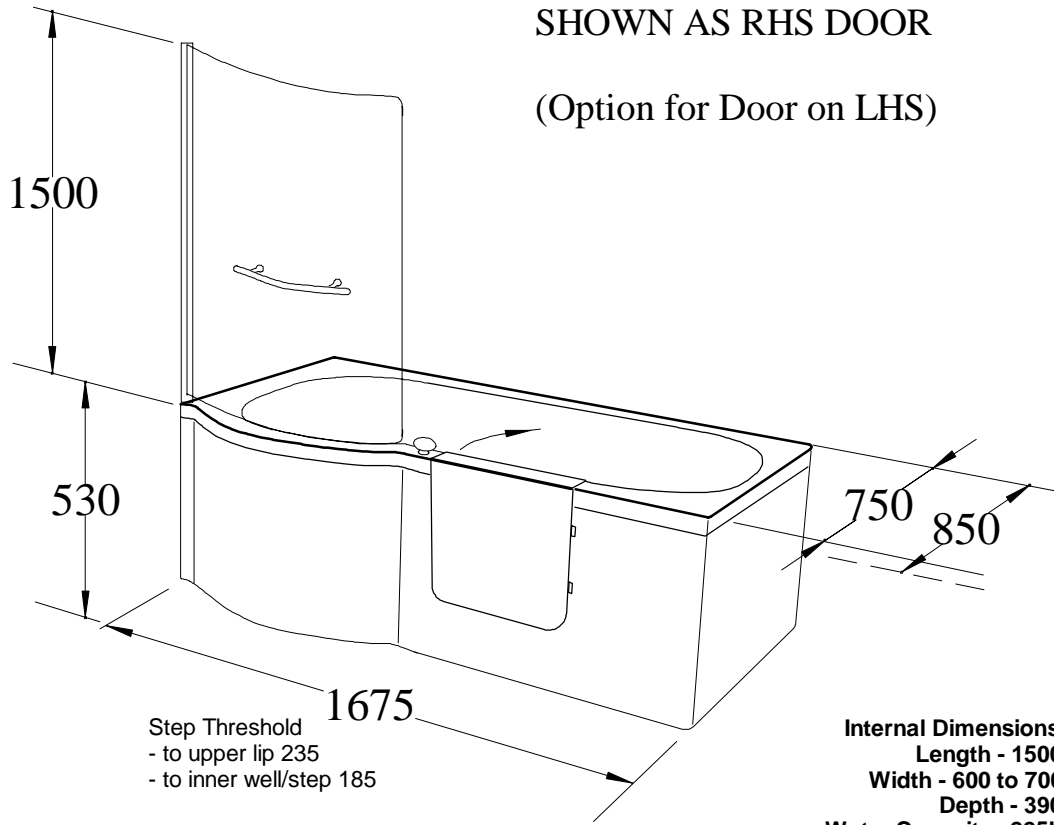

CALYPSO SHOWER BATH

SHOWN AS RHS DOOR

(Option for Door on LHS)

DIMENSIONS: 1675L x 850/750W x 530H

Internal Dimensions
Length - 1500
Width - 600 to 700
Depth - 390
Water Capacity - 225L
-unoccupied
2 x Wastes

MEASUREMENTS IN MILLIMETER NOMINAL